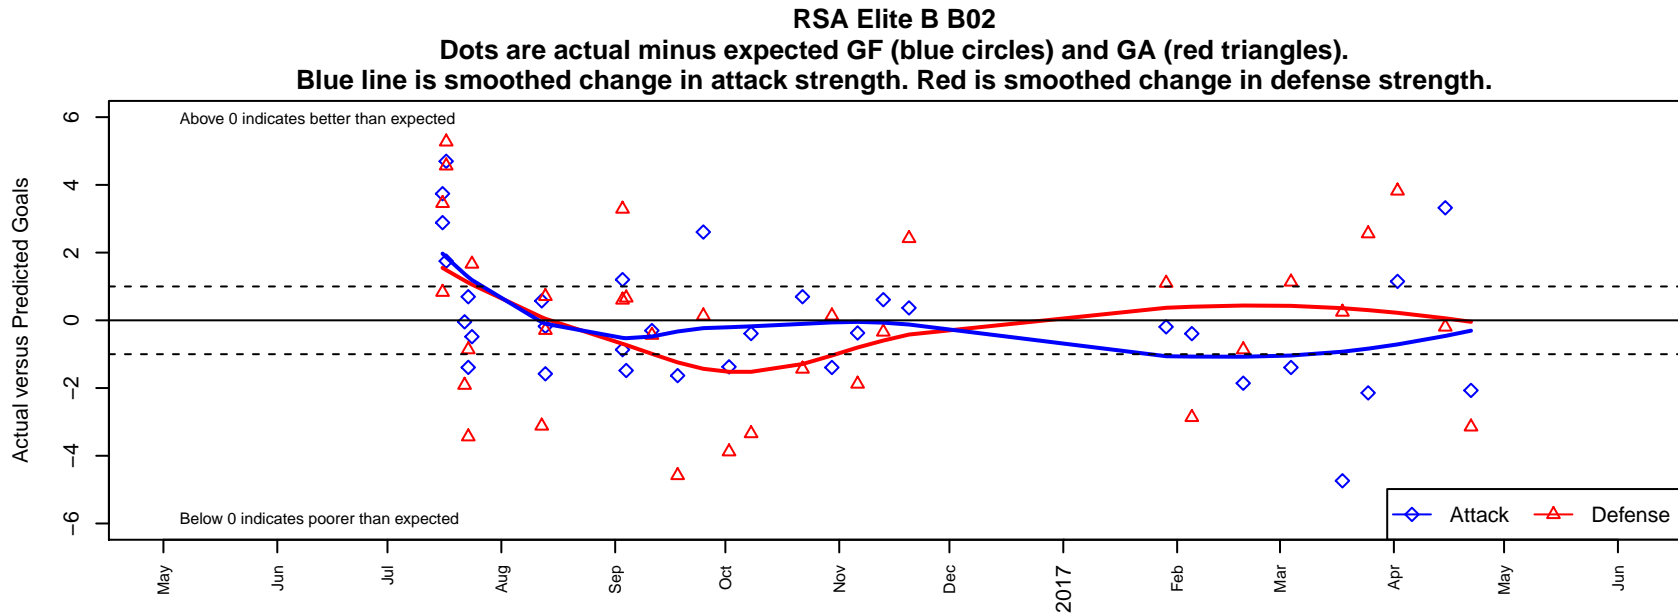

RSA Elite B B02

RSA Elite
 Puyallup, WA
 B02 total strength=1141
 attack=5.79 defense=1.84
 fall league = PSPL Classic 1 West U15
 spr league = Spr PSPL Classic U15
 notes= Goucher 2013-4; Ramirez 2015-6

**attack and defense variance (black dot)
relative to other teams
and top 10 in region**

**attack and defense rating
relative to others at age
and all opponents in last 13 months**

Performance relative to 13 month average