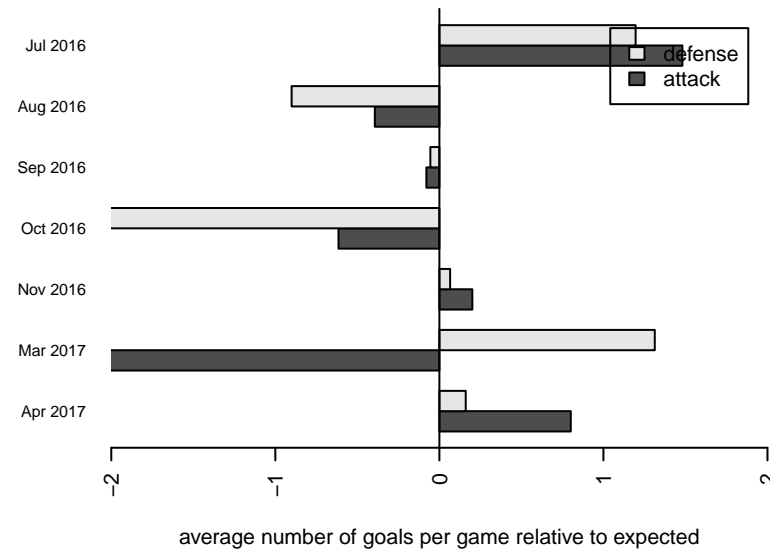

Performance relative to 13 month average