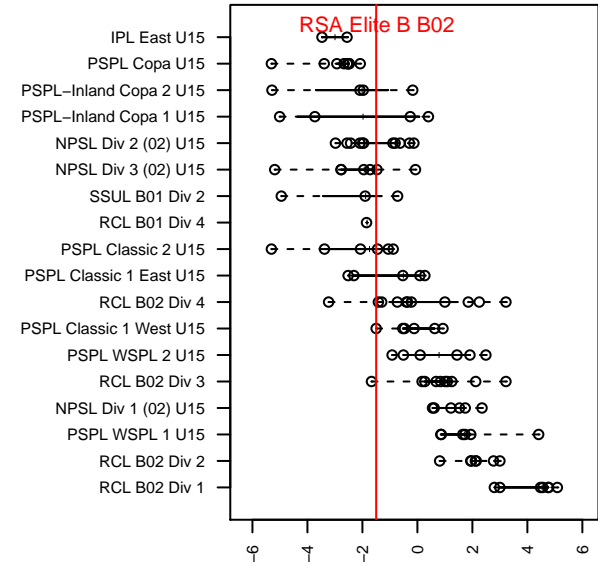

RSA Elite B B02

RSA Elite
 Puyallup, WA
 B02 total strength=1141
 attack=5.79 defense=1.84
 fall league = PSPL Classic 1 West U15
 spr league = Spr PSPL Classic U15
 notes= Goucher 2013-4; Ramirez 2015-6

alt names used:
 RSA Elite Ramirez B02
 RSA Elite Ramirez 02
 RSA Elite B02
 RSA Elite Ramirez B02
 RSA Elite B02 Ramirez
 RSA ELITE RAMIREZ 02 (WA)
 RSA Elite B02 Ramirez

Venues played:
 2016 KITG BU15 Green
 2016 Crossfire Select U15 Gold
 2016 Blast Off B2002 A
 2016 Labor Day Cup BU15 Silver
 2016 PSPL Classic 1 West U15
 2016 WA Cup HS Silver U15
 2016 Spr PSPL Classic U15

**attack and defense variance (black dot)
relative to other teams
and top 10 in region**

**attack and defense rating
relative to others at age
and all opponents in last 13 months**

Performance relative to 13 month average